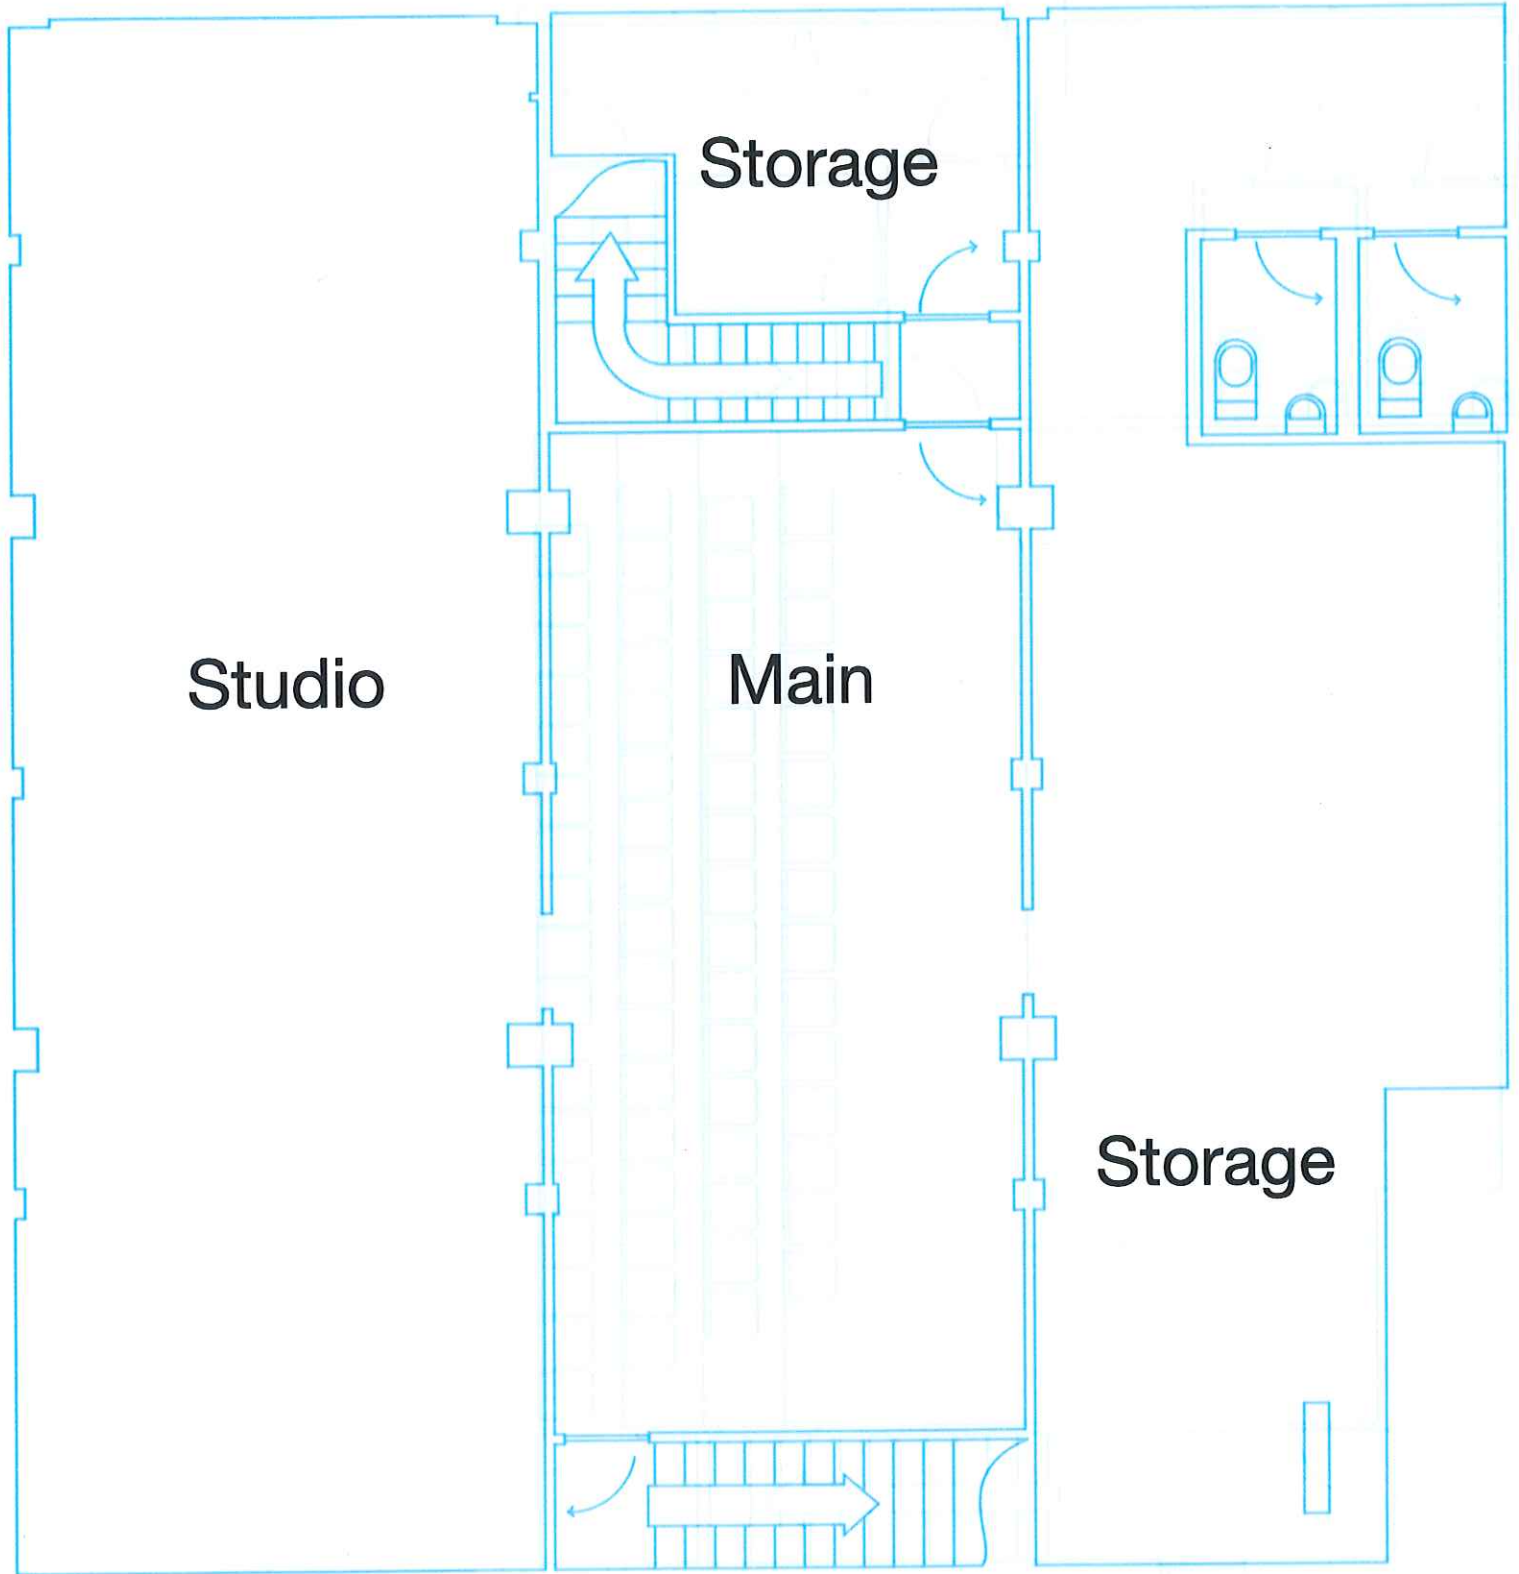

Wizbang Theatre 1st Floor Space

.15"=1'

Wizbang Theatre Basement Space

.15"=1'