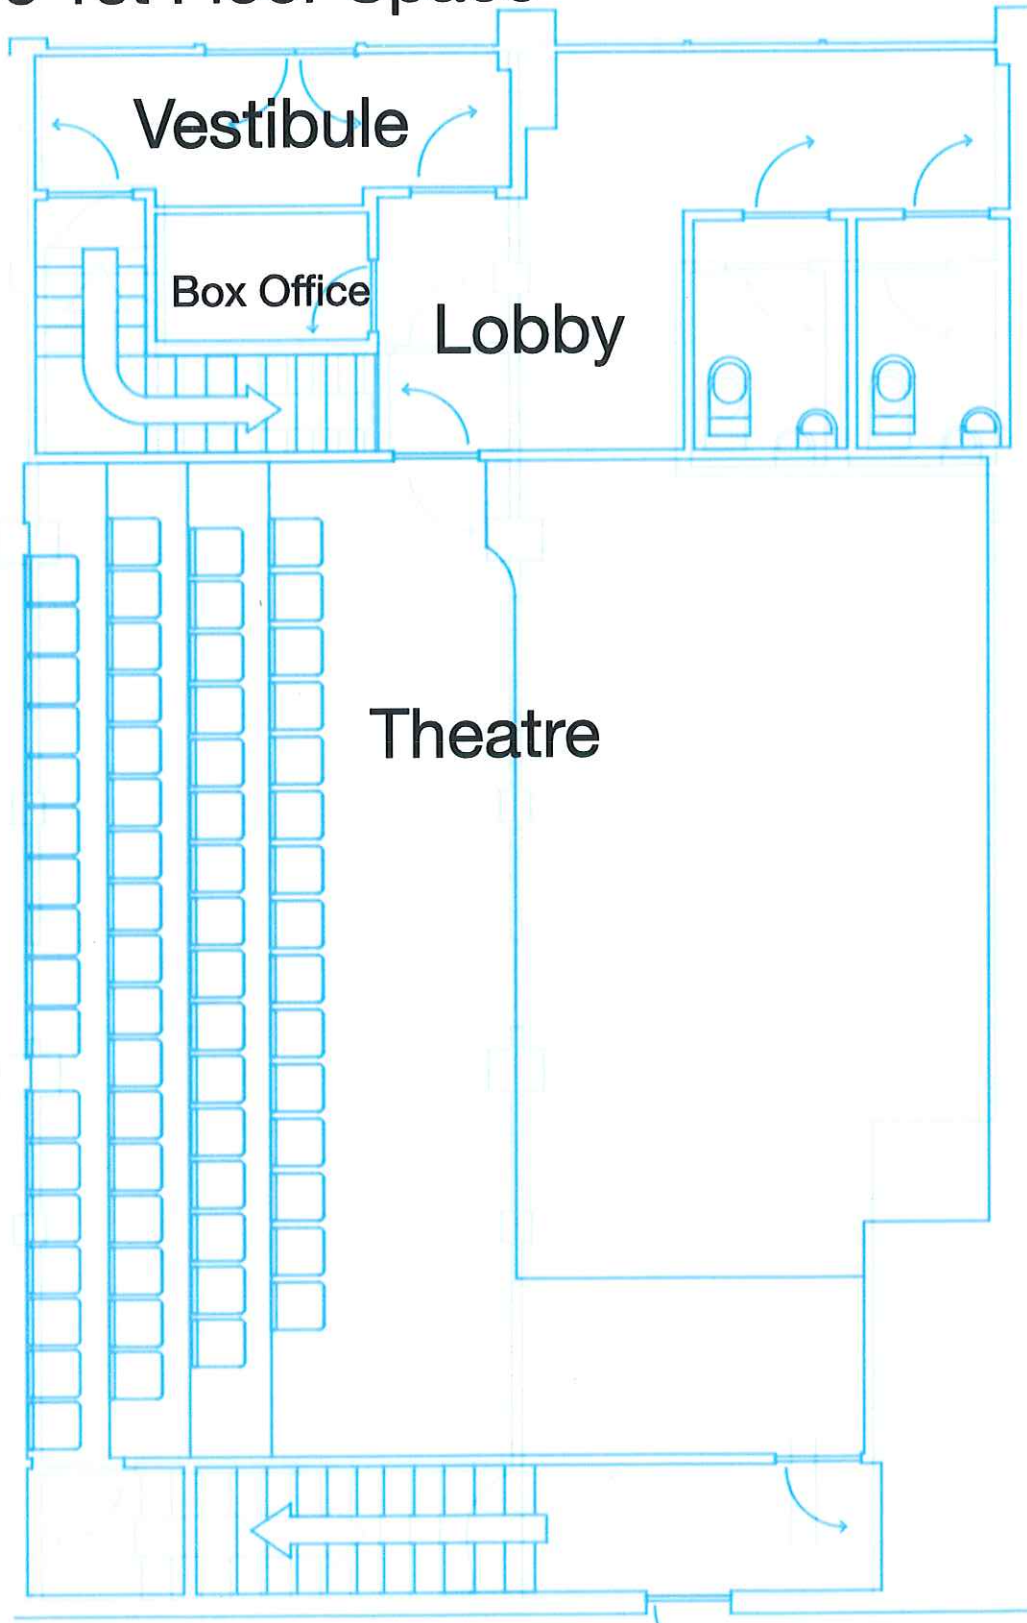

Wizbang Theatre 1st Floor Space

.15"=1'

Wizbang Theatre Basement Space

.15"=1'