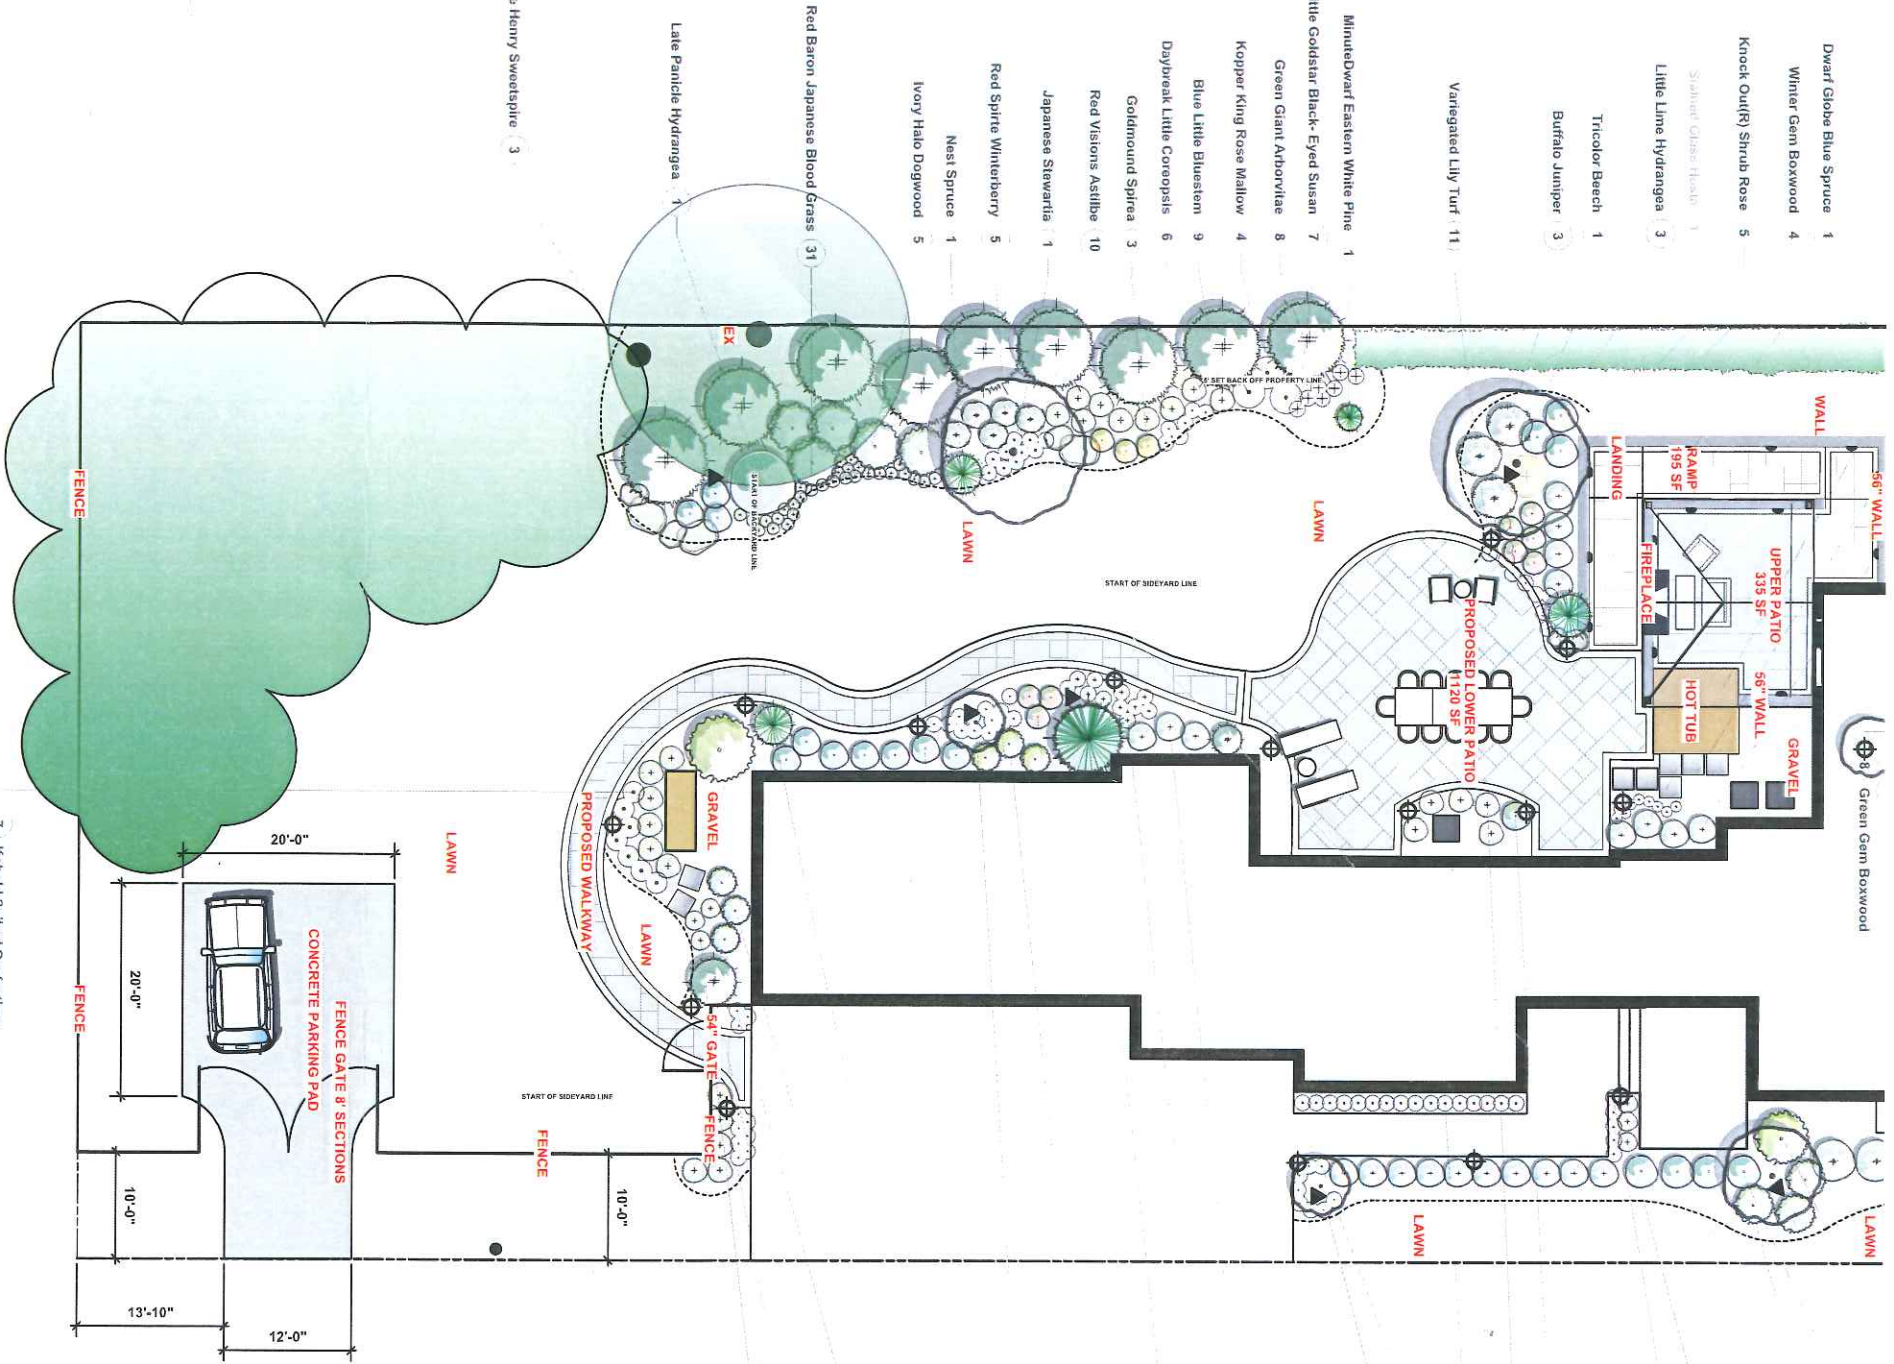

ID	Qty	Botanical Name	Common Name	Size
AC-02	1	Acer p. 'Crimson Queen'	Crimson Queen Laceleaf Maple	48"
AT-VR	10	Astilbe cl. 'Visions in Red'	Red Visions Astilbe	#1
BU-GM	1	Buxus x 'Green Mountain'	Green Mountain Boxwood	24"
BU-WG	10	Buxus mix. 'K. Winter Gem'	Winter Gem Boxwood	24"
CA-KF	6	Callunagrostis s. 'Karl Foerster'	Karl Foerster Feather Reed Grass	#2
CA-LB	1	Caryophyllis x c. 'Longwood Blue'	Longwood Blue Bluebeard	#3
CA-SC	3	Chamaecyparis s. 'Sutton Candias'	Sutton Candias Summersweet	#5
CH-NG	1	Chamaecyparis n. 'Gaius'	Blue Weeping Noodka Cypress	#8
CO-DA	6	Carex sp. 'Lil Bang Daybreak'	Daybreak Little Coreopsis	#1
CO-HA	5	Cornus a. 'Ivory Halo'	Ivory Halo Dogwood	#5
EC-CSP	11	Echinacea l. 'Chryseus Spirit'	Chryseus Spirit Coneflower	#1
FA-TB	1	Fagus s. 'Tredler'	Tredler Beech	2.5'
HE-MIC	1	Hepiacodium meconoides	Swain Son Flower	6"
HR-KK	4	Hibiscus 'Kopper King'	Kopper King Rose Mallow	#2
HO-SG	1	Hebe 'Spined Glass'	Spined Glass Hebe	#1
HY-LL	3	Hydrangea p. 'Little Lime'	Little Lime Hydrangea	#3
HY-RS	3	Hydrangea q. 'Ruby Slippers'	Ruby Slippers Oakleaf Hydrangea	#5
HY-TA	1	Hydrangea p. 'Tardive'	Late Panicle Hydrangea	#5
IC-RB	31	Impatiens c. 'Red Baron'	Red Baron Japanese Blood Grass	#1
IV-LH	10	Ilex virginica 'Little Henry'	Little Henry Sweetgum	#3
IX-SN	5	Ilex v. 'Red Sprite'	Red Sprite Winterberry	#3
JU-BU	3	Juncus s. 'Burlivo'	Burlivo Juniper	#3
JU-SF	1	Juncus s. 'Spartan'	Spartan Juniper	#3
LA-KO	7	Liriodendron s. 'Kobold'	Kobold Spiked Gayfeather	#1
LA-VA	34	Liriodendron v. 'Variegata'	Variegated Lily Turf	#1
NE-NG	9	Nemophila l. 'New England'	Top Hat Camellia	#1
PA-TE	15	Paederota terminalis	Paederota	#1
PI-FR	1	Prinos p. 'Frasiglad'	Columnar Blue Spruce	8"
PI-MAN	1	Prinos s. 'Mami'	Mini Dwarf Eastern White Pine	24"
PI-NI	2	Prinos a. 'Nidiformis'	Nest Spruce	#6
PI-OL-24	1	Prinos p. 'Oldenau'	Dwarf Globe Blue Spruce	24"
RI-MU	5	Rhamnus l. 'Fringa Liner'	Fringa Liner Buckhorn	#3
RO-RA	8	Rosa x 'Tendraz'	Knock Out(?) Shrub Rose	#3
RU-LG	7	Rubus c. 'L' sal. 'Little Goddess'	Little Goddess Black-Eyed Susan	#1
SC-BI	14	Schizanthus s. 'The Blues'	Blue Little Bluestem	#3
SE-AR	3	Sedum s. 'Autumn Fire'	Autumn Fire Stonecrop	#1
SP-GM	1	Spiraea japonica 'Goldmound'	Goldmound Spirea	#3
ST-PS	3	Spiraea p. 'Spiraeola'	Japanese Stewartia	8"
TH-G	8	Thuja p. 'Green Giant'	Green Giant Arborvitae	8"
TH-HO	1	Thuja o. 'Hidestrip'	Hidestrip Arborvitae	3"
VI-PO	1	Viburnum p. 'Popcorn'	Popcorn Viburnum	36"

- 1 Blue Weeping Noodka Cypress
- 6 Karl Foerster Feather Reed Grass
- 1 Popcorn Viburnum

- 4 Little Lime Hydrangea
- 3 Cutleaf Steppandra
- 3 Autumn Fire Stonecrop
- 5 Plum Pudding Coral Balls
- 10 Winter Gem Boxwood
- 1 Longwood Blue Bluebeard
- 5 Blue Little Bluestem
- 16 Pardon Me Daylily
- 9 Variegated Lily Turf
- 1 Tree Fern Quickfire Hydrangea
- 1 Hidestrip Arborvitae
- 3 Winter Gem Boxwood
- 11 Cheyenne Spirit Coneflower
- 1 Columnar Blue Spruce
- 3 Knock Out(?) Shrub Rose
- 3 Sixteen Candias Summersweet
- 13 Variegated Lily Turf
- 1 Seven Son Flower
- 7 Little Henry Sweetgum
- 1 Nest Spruce
- 3 Ruby Slippers Oakleaf Hydrangea
- 10 Variegated Lily Turf
- 1 Spartan Juniper
- 5 Fringe Line Buckhorn
- 3 Autumn Fire Stonecrop

CAL. No. 3495

THE THOMAS RESIDENCE 2736 BERKSHIRE ROAD CLEVELAND HEIGHTS, OH 44118 Drawing Title: LANDSCAPE CONCEPT		Copyright 2016. All Drawings may not be used, duplicated, or altered without the written consent of Morton's Landscape, Inc. Scale: 1/8"=1'-0" Sheet: L-1
No.	Date	Issue Notes