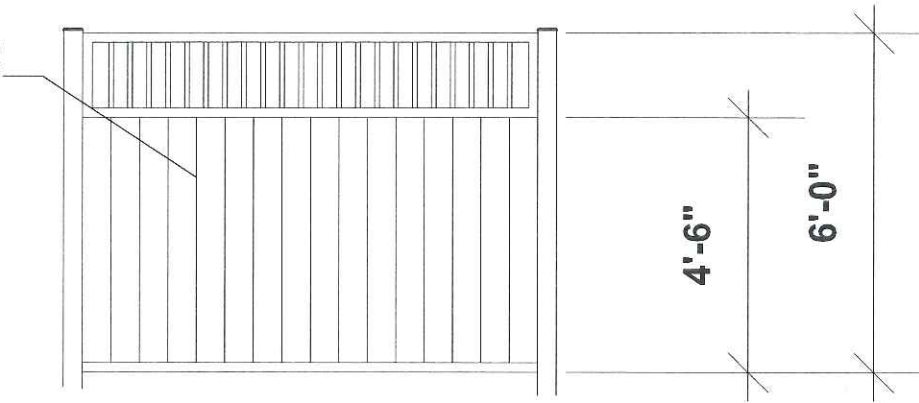

CAL. No. 3495

<p>THE THOMAS RESIDENCE 2736 BERKSHIRE ROAD CLEVELAND HEIGHTS, OH 44118</p> <p>Drawing Title: <b>LANDSCAPE CONCEPT</b></p>		<p>Copyright 2016. All Drawings may not be used, duplicated, or altered without the written consent of Morton's Landscape, Inc.</p> <p>Scale: 1/8"=1'-0"</p> <p>Sheet: L-1</p>
No.	Date	Issue Notes

**SIDE VIEW OF HOUSE MORNINGTON RD. SIDE**

**EXAMPLE OF PROPOSED FENCE**

**PRESSURE TREATED FENCING  
TO MATCH EXISTING**

**PROPOSED FENCE ELEVATION**  
SCALE: 1/2" = 1'-0"

		THE THOMAS RESIDENCE 2125 WILSON ROAD CLEVELAND HEIGHTS, OH 44118	
P.O. Box 987, Columbia Station, Ohio 44128 ph. 440.296.3350 <a href="http://www.mortonslandscape.com">www.mortonslandscape.com</a>		<b>ABR ELEVATIONS</b>	
No.	Draw	Date: _____ Scale: _____	
Copyright 2016. All Drawings may not be used, duplicated, or altered without the written consent of Morton's Landscape, Inc.			
Designer	MGM		
Date	8-22-2018		
Project	VARIES		
Sheet	L-1		
	of		
	1		